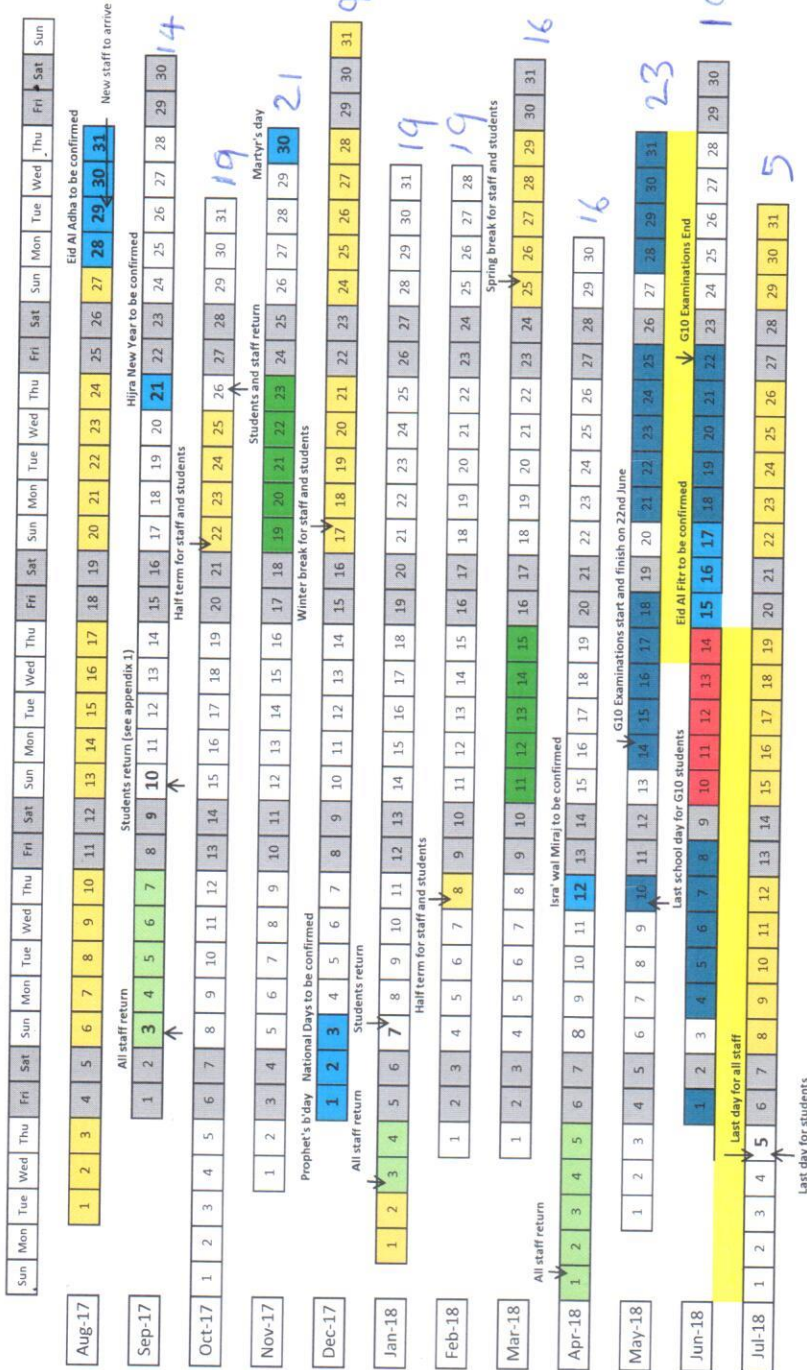

## 2017/2018 School Calendar

- School Holidays for students
- Islamic/National Holidays
- Non-teaching days
- Ramadan
- Assessments (exc G10)
- G10 Examinations
- Continuous assessments

**Minimum Teaching days: 64 + 53 + 63 = 180**

180 days  
16/10/17